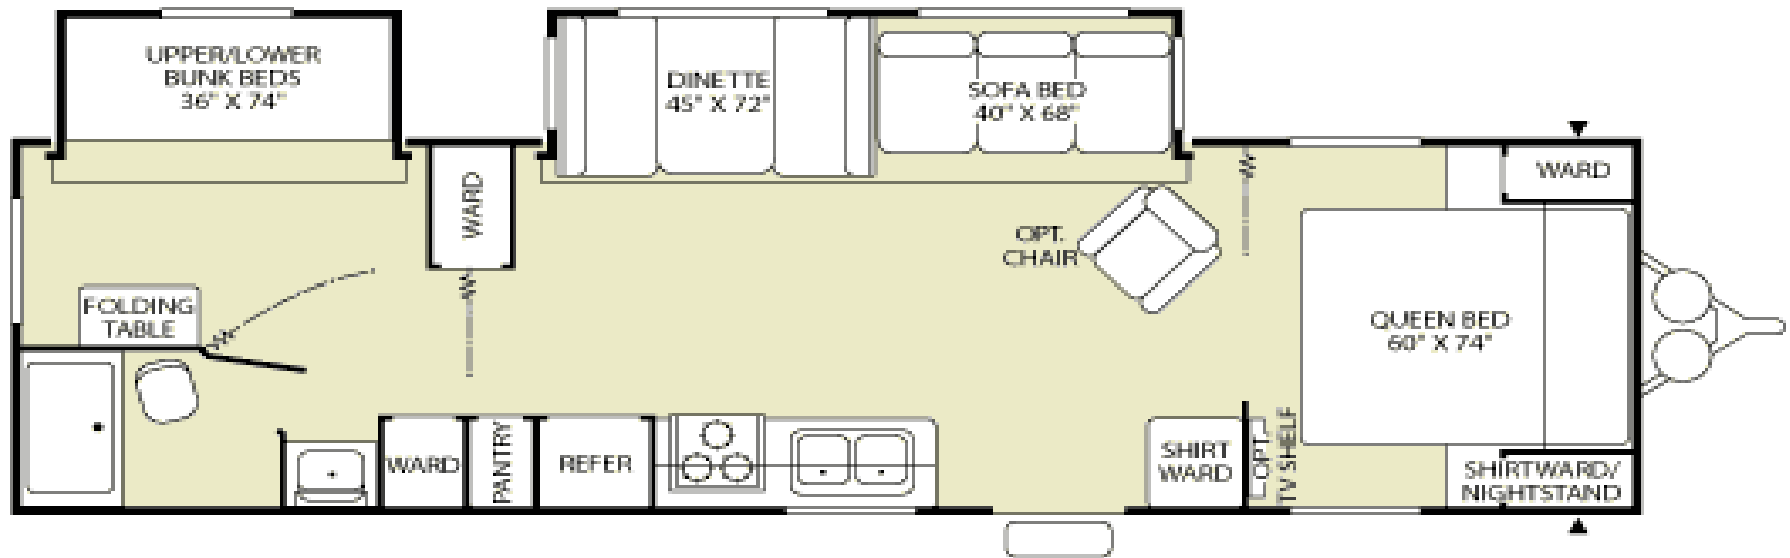

Preferreed Lake RV

(2006 Pioneer Model, RLKVIP)
w/ Microwave & Stove Top

Larger Sites, overlooking the lake

(Actual layout may vary)